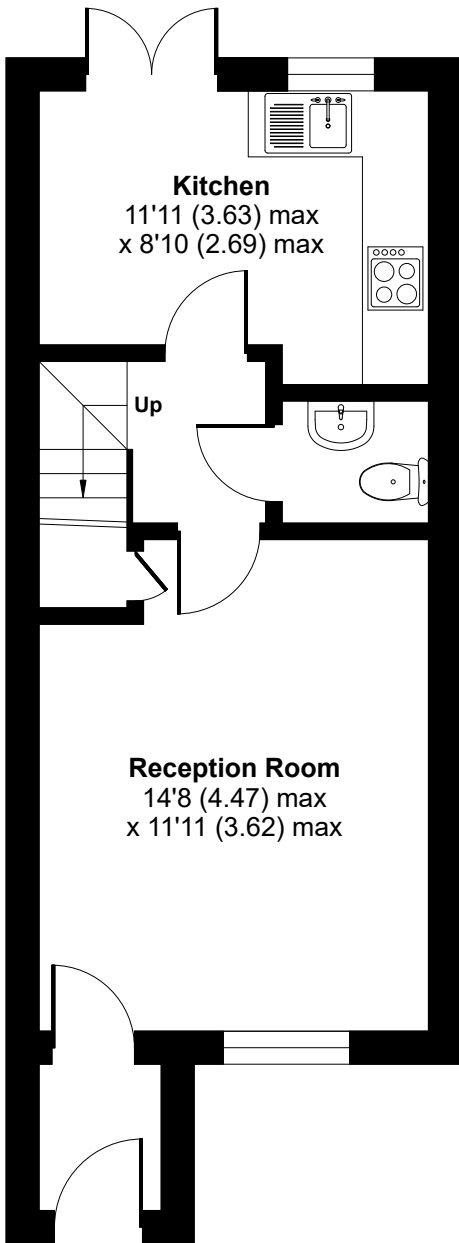

Meggitt Avenue, Coventry, CV6

Approximate Area = 946 sq ft / 87.9 sq m

For identification only - Not to scale

GROUND FLOOR

FIRST FLOOR

SECOND FLOOR