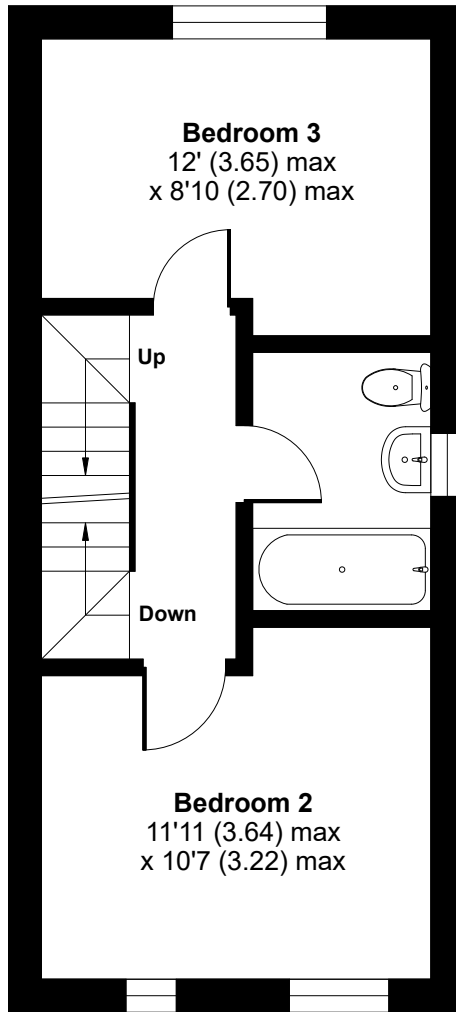

Meggitt Avenue, Coventry, CV6

Approximate Area = 946 sq ft / 87.9 sq m

For identification only - Not to scale

GROUND FLOOR

FIRST FLOOR

SECOND FLOOR