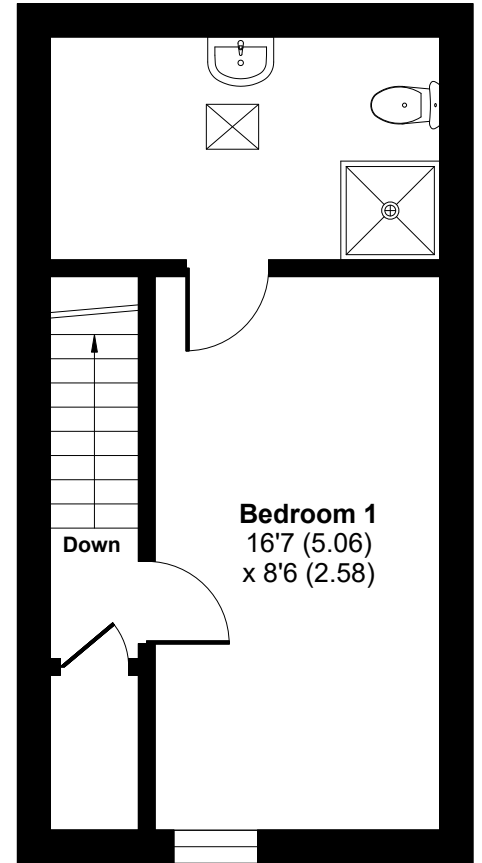

Meggitt Avenue, Coventry, CV6

Approximate Area = 946 sq ft / 87.9 sq m

For identification only - Not to scale

GROUND FLOOR

FIRST FLOOR

SECOND FLOOR